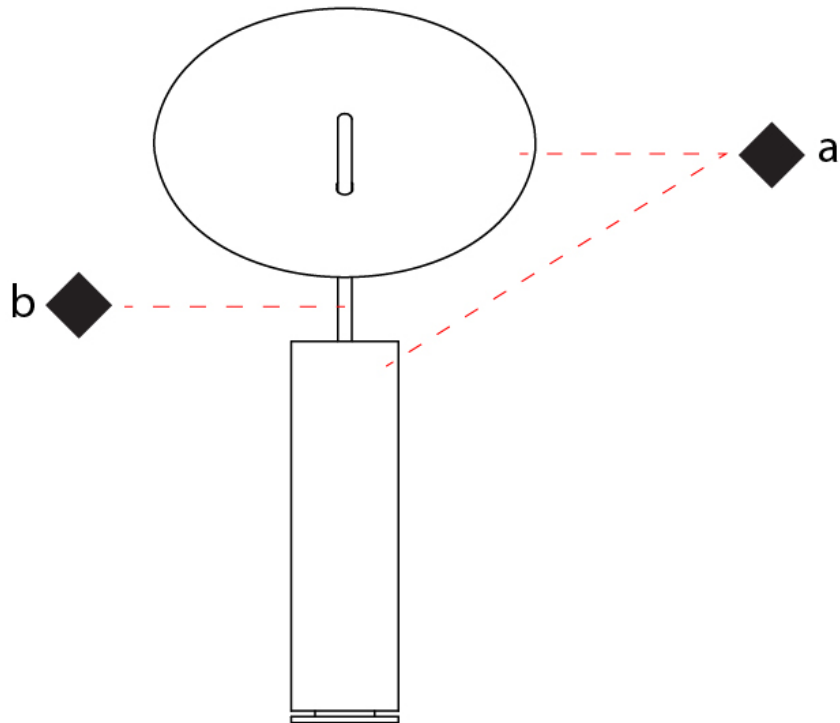

D44004-

PROJECT	_____
TYPE	_____
SPECIFIER	_____
QUANTITY	_____
DATE	_____

D